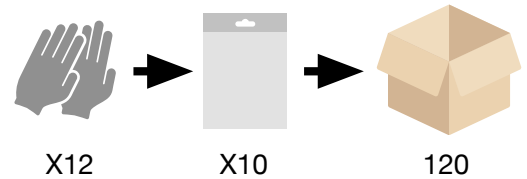

6	7	8	9	10	11
XS	S	M	L	XL	XXL
F3136	F3137	F3138	F3139	F3140	F3141

Features

- Excellent abrasion and tear resistance.
- 360° breathability.
- Excellent grip in dry environments.
- REACH compliant.
- Ergonomic design for maximum dexterity.
- Seamless knitted for a maximum comfort and avoid irritation.

Carton packing

Norms

EN388:2016+A1:2018

CAT.II

4131X

Environments of use

Description

Liner : Seamless knitted