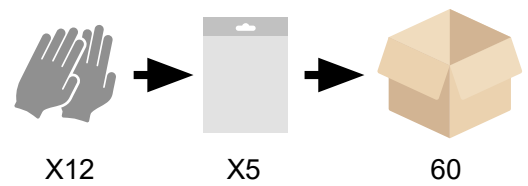

Carton packing

Norms

EN388:2016

4134X

EN420:2003
+A1:2009

CAT.II

Environments of use

Dry

Description

Liner : Cut & sewn

Liner materials : Superior cow split leather / Cotton fabric on the back and the cuff

Gauge : NA

Cuff : Rubberized safety cuff

Coating materials : NA

Coating style : NA

Packing : 12 pairs/polybag

Carton packing : 12 pairs/bag ; 5 bags/carton ; 60 pairs/carton

Silicon free : ✘

Latex free : ✘

Norms : EN388:2016 4134X , EN420:2003 +A1:2009

This product complies with the European Directive EU 2016/425 on Personal Protective Equipment. CE Certificate n° LEC FI00376878 issued by the INTERTEK (notified body n° 0362). Store the products in their original packaging away from light, heat (cool and dry place)