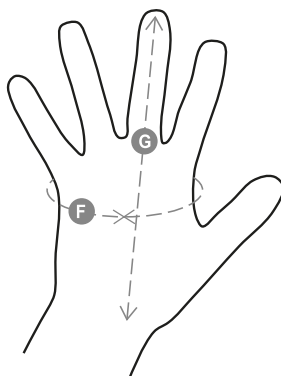

# PILOT 55TOP

S00201-0143

Full grain cowhide glove with edging. Elastic cuffs. - Features: soft, strong, resistant - Strengths: comfort, easy to use - Areas of application: general handling in dry conditions. Minimum saleable unit: 1 dozen (12 pairs). The edge will have a different colour depending on the size.

**Composition:** BOVINE GRAIN LEATHER

**Appearance:** BOVINE GRAIN LEATHER

**Sizes:** 7-8-9-10-11

**Packaging:** 12/144

**MADE IN:** MADE IN INDIA

**HS CODE:** 42032910

## Size Guide

Taglie Internazionali	XS	S	M	L	XL	XXL
Taglie Numeriche	6	7	8	9	10	11
(F) - cm	15,2	17,8	20,3	22,9	25,4	27,9
(F) - in	6	7	8	9	10	11
(G) - cm	16	17,1	18,2	19,2	20,4	21,5
(G) - in	6-6½	6½-7	7-7½	7½	8	8½