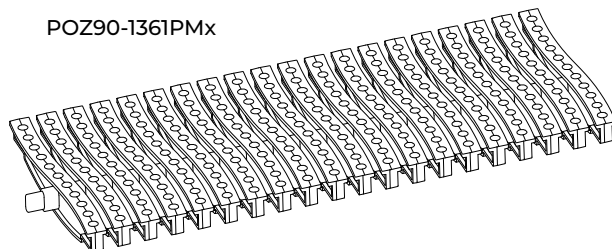

## 1. CODE REGISTRY

Code	Description	Dimension (mm)	Weight	Colour	Pkg. / Pallet
POZ90-1351PMBB	White Modular Grating for Swimming Pool 130	130 x 20 x 500	0,490 kg/pc.	White	15 pcs / 240 pcs
POZ90-1351PMA	Blue Modular Grating for Swimming Pool 130	130 x 20 x 500	0,490 kg/pc.	Blue	15 pcs / 240 pcs
POZ90-1361PMBB	White Modular Grating for Swimming Pool 200	200 x 20 x 500	0,700 kg/pc.	White	10 pcs / 160 pcs
POZ90-1361PMA	Blue Modular Grating for Swimming Pool 200	200 x 20 x 500	0,700 kg/pc.	Blue	10 pcs / 160 pcs
POZ95-1322	Profile for Modular Grating for Swimming Pool	2.500	0,100 Kg/m	White	50 m / 1.500 m

# SNAKE GRATING - MODULAR FOR SWIMMING POOL

POZ90-1361PMx

## 2. USE

Used at swimming pools edges to allow both slow water outflow and a safe anti-slip surface for pedestrian crossing.

## 3. TECHNICAL SPECIFICATION

Specification	Description	Unity	Price
<b>Dak.D.POZ90.13x1PMx</b>	Supply and installation to modular grating with a slow water runoff and a design projected for pedestrian crossing. The elements that compose this grating are interchangeable and, thanks to bushhammering, show a non-slip surface. The grating is composed by 20 modules to achieve 500 mm. Dimensions 130 x 20 x 500 or 200 x 20 x 500 mm. Available in white or blue. The pvc profile for this grating can be heated and then shaped to the desired shapes (only for dimension 200 mm). Made of PP (polypropylene). Used at swimming pools edges to allow both slow water outflow and a safe anti-slip surface for pedestrian crossing.		
<b>Dak.D.POZ90.1351PMBB</b>	White - 130 mm.....	pc.	-
<b>Dak.D.POZ90.1351PMA</b>	Blue - 130 mm.....	pc.	-
<b>Dak.D.POZ90.1361PMBB</b>	White - 200 mm.....	pc.	-
<b>Dak.D.POZ90.1361PMA</b>	Blue - 200 mm.....	pc.	-