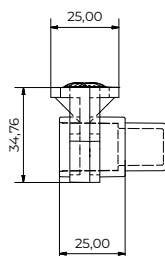

SNAKE GRATING - MODULAR FOR SWIMMING POOL