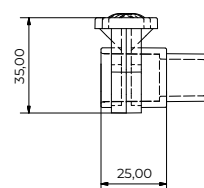

Snake Grating - Modular for Swimming Pool

INDEX

1. Code Registry
2. Use
3. Technical Specification

1. CODE REGISTRY

Code	Description	Dimension (mm)	Weight	Colour	Pkg. / Pallet
POZ90-1351PMBB	White Modular Grating for Swimming Pool 130	130 x 20 x 500	0,490 kg/pc.	White	15 pcs / 240 pcs
POZ90-1351PMA	Blue Modular Grating for Swimming Pool 130	130 x 20 x 500	0,490 kg/pc.	Blue	15 pcs / 240 pcs
POZ90-1361PMBB	White Modular Grating for Swimming Pool 200	200 x 20 x 500	0,700 kg/pc.	White	10 pcs / 160 pcs
POZ90-1361PMA	Blue Modular Grating for Swimming Pool 200	200 x 20 x 500	0,700 kg/pc.	Blue	10 pcs / 160 pcs
POZ95-1322	Profile for Modular Grating for Swimming Pool	2.500	0,100 Kg/m	White	50 m / 1.500 m

MATERIAL

Made of PP (polypropylene).

POZ90-1351PMx