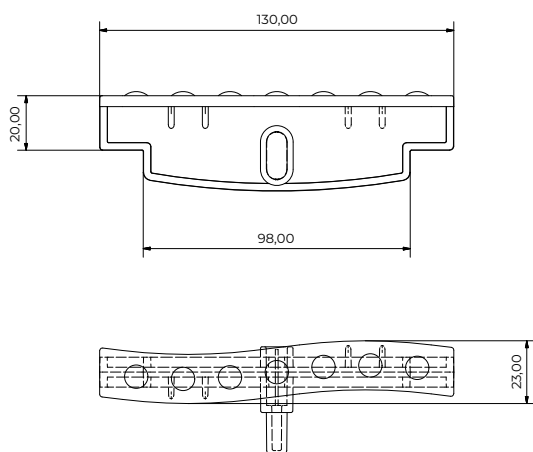

MATERIAL

Made of PP (polypropylene).

POZ90-1351PMx