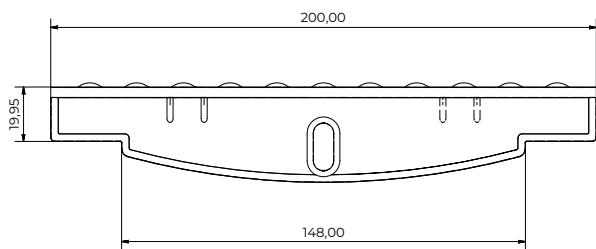

SNAKE GRATING - MODULAR FOR SWIMMING POOL