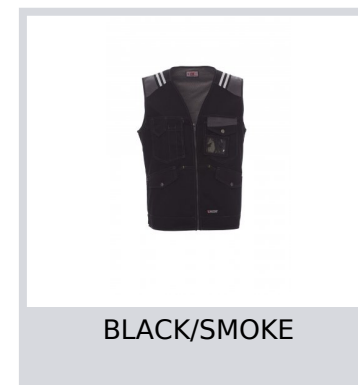

# TUCSON

000317-0064

Men's contrasting two-tone vest, jeans-type fitted cut, front fastening with zip, front zip fastener, two front kangaroo pockets with LOCK SYSTEM closing flap and metal button, two chest pockets, one with LOCK SYSTEM, detachable, foldaway badge holder, mobile phone holder. Reflective piping on the back. Reflective bands on the shoulder for greater safety and visibility. Dry-tech lining.

**Composition:** 100% COTTON

**Appearance:** TWILL COTTON

**Weight:** 250 GR/MQ

**Sizes:** S-M-L-XL-XXL-3XL

**Packaging:** 1/20

**MADE IN:** MADE IN CHINA

**HS CODE:** 62113290

## Colors

NAVY BLUE/ROYAL BLUE

SMOKE/BLACK

BLACK/SMOKE