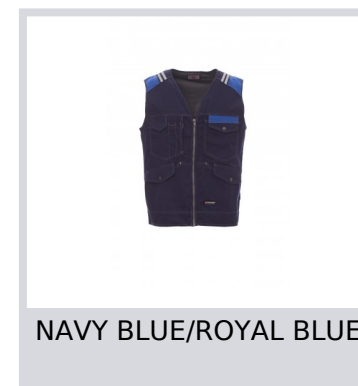

# TUCSON

000317-0064

Men's contrasting two-tone vest, jeans-type fitted cut, front fastening with zip, front zip fastener, two front kangaroo pockets with LOCK SYSTEM closing flap and metal button, two chest pockets, one with LOCK SYSTEM, detachable, foldaway badge holder, mobile phone holder. Reflective piping on the back. Reflective bands on the shoulder for greater safety and visibility. Dry-tech lining.

**Composition:** 100% COTTON

**Appearance:** TWILL COTTON

**Weight:** 250 GR/MQ

**Sizes:** S-M-L-XL-XXL-3XL

**Packaging:** 1/20

**MADE IN:** MADE IN CHINA

**HS CODE:** 62113290

## Colors

NAVY BLUE/ROYAL BLUE

SMOKE/BLACK

BLACK/SMOKE