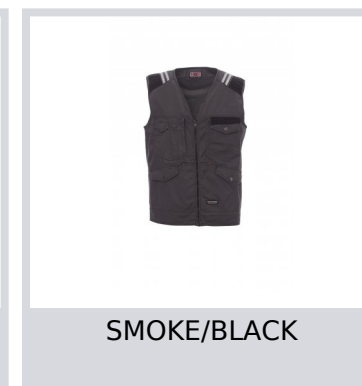

# TUCSON

000317-0064

Men's contrasting two-tone vest, jeans-type fitted cut, front fastening with zip, front zip fastener, two front kangaroo pockets with LOCK SYSTEM closing flap and metal button, two chest pockets, one with LOCK SYSTEM, detachable, foldaway badge holder, mobile phone holder. Reflective piping on the back. Reflective bands on the shoulder for greater safety and visibility. Dry-tech lining.

**Composition:** 100% COTTON

**Appearance:** TWILL COTTON

**Weight:** 250 GR/MQ

**Sizes:** S-M-L-XL-XXL-3XL

**Packaging:** 1/20

**MADE IN:** MADE IN CHINA

**HS CODE:** 62113290

## Colors

NAVY BLUE/ROYAL BLUE

SMOKE/BLACK

BLACK/SMOKE