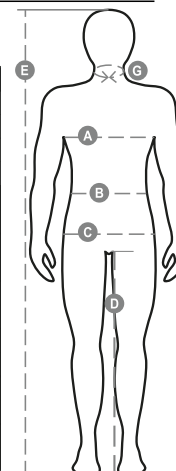

TROLLEY

001263-0331

Bib with extensive renal protection, elastic braces and buckle with snap closure, side opening with buttons and flap closure with zip, elastic waistband. Double seams on the crotch and inside leg. Chest pocket with badge holder and zip closure, two front pockets and pen holder pocket, right side tape measure pocket and a back pocket with flap and Velcro closure.

Composition: 100% COTTON

Appearance: SANFOR TWILL

Weight: 260 GR/MQ

Sizes: XXS-XS-S-M-L-XL-XXL-3XL-4XL-5XL

Packaging: 1/15

MADE IN: MADE IN PAKISTAN

HS CODE: 62034251

Colors

NAVY BLUE

SMOKE

Size Guide

International Sizes	XXS		XS		S		M		L		XL		XXL		3XL		4XL		5XL	
IT - DE	36	38	40	42	44	46	48	50	52	54	56	58	60	62	64	66	68	70	72	74
FR - ES	32	34	36	38	40	42	44	46	48	50	52	54	56	58	60	62	64	66	68	70
UK Top	29	30	31	33	34	36	38	39	41	42	44	46	47	48	50	52	53	55	56	58
UK Trousers	25	27	28	29	30	32	33	34	36	38	40	41	43	45	46	48	49	51	52	54
(G) - cm	37	37	38	38	39	39	40	40	41	41	42,5	42,5	44	44	45	45	46	46	47	47
(G) - in	14½	14½	15	15	15½	15½	15¾	15¾	16	16	16¾	16¾	17¼	17¼	17¾	17¾	18	18	18½	18½
(A) - cm	72	76	80	84	88	92	96	100	104	108	112	116	120	124	128	132	136	140	144	148
(A) - in	28	30	31	33	34	36	38	39	41	42	44	46	47	48	50	52	53	55	56	58
(B) - cm	64	68	72	74	76	80	84	88	92	96	100	104	108	112	116	120	124	128	132	136
(B) - in	25	27	28	29	30	32	33	34	36	38	40	41	43	45	46	48	49	51	52	54
(C) - cm	80	84	88	90	92	96	100	104	108	112	116	120	124	128	132	136	140	144	148	152
(C) - in	31	33	34	35	36	38	39	41	42	44	46	47	49	50	52	53	55	56	58	59
(D) - cm	82	82	84	84	85	85	86	86	87	87	88	88	88	88	88	88	89	89	89	89
(D) - in	32	32	33	33	33	33	33	33	34	34	34	34	34	34	34	34	35	35	35	35
(E) - cm	170/181				175/187				175/189											
(E) - in	67/71				69/73				69/75											