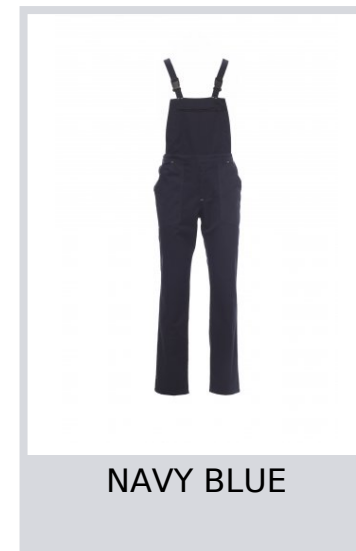

TROLLEY

001263-0331

Bib with extensive renal protection, elastic braces and buckle with snap closure, side opening with buttons and flap closure with zip, elastic waistband. Double seams on the crotch and inside leg. Chest pocket with badge holder and zip closure, two front pockets and pen holder pocket, right side tape measure pocket and a back pocket with flap and Velcro closure.

Composition: 100% COTTON

Appearance: SANFOR TWILL

Weight: 260 GR/MQ

Sizes: XXS-XS-S-M-L-XL-XXL-3XL-4XL-5XL

Packaging: 1/15

MADE IN: MADE IN PAKISTAN

HS CODE: 62034251

Colors