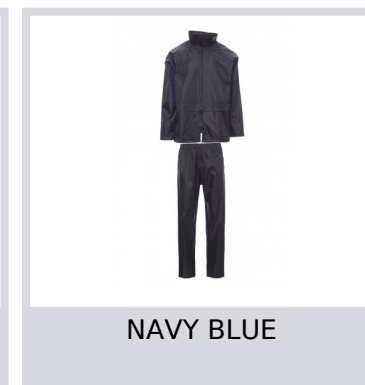

SET-NYLON

000357-0093

Rain suit. Jacket with zip, foldaway hood, straight sleeves, back mesh. Trousers with elasticated waist and two pockets. Single front with zip.

Composition: 100% POLYESTER WITH PU COATED

Appearance: WEATHER-RESISTANT COATED POLYESTER TAFFETA

Weight: 170 GR/MQ

Sizes: M-L-XL-XXL

Packaging: 1/20

MADE IN: MADE IN CHINA

HS CODE: 62032310

Colors

Washing instructions