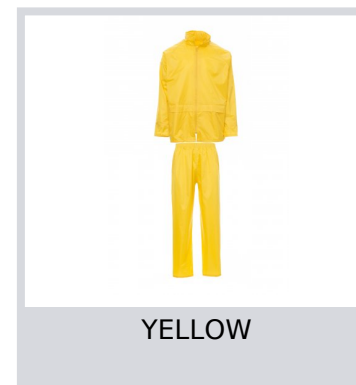

SET-NYLON

000357-0093

Rain suit. Jacket with zip, foldaway hood, straight sleeves, back mesh. Trousers with elasticated waist and two pockets. Single front with zip.

Composition: 100% POLYESTER WITH PU COATED

Appearance: WEATHER-RESISTANT COATED POLYESTER TAFFETA

Weight: 170 GR/MQ

Sizes: M-L-XL-XXL

Packaging: 1/20

MADE IN: MADE IN CHINA

HS CODE: 62032310

Colors

Washing instructions