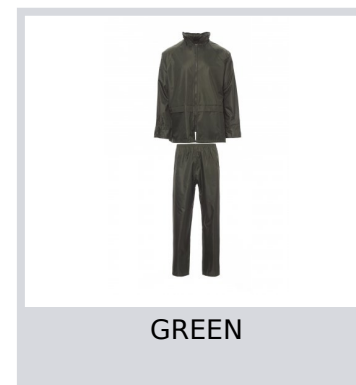

SET-NYLON

000357-0093

Rain suit. Jacket with zip, foldaway hood, straight sleeves, back mesh. Trousers with elasticated waist and two pockets. Single front with zip.

Composition: 100% POLYESTER WITH PU COATED

Appearance: WEATHER-RESISTANT COATED POLYESTER TAFFETA

Weight: 170 GR/MQ

Sizes: M-L-XL-XXL

Packaging: 1/20

MADE IN: MADE IN CHINA

HS CODE: 62032310

Colors

Washing instructions