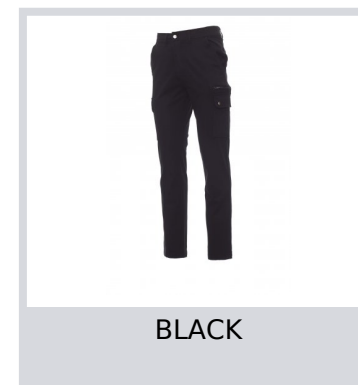

Colors

Washing instructions

Certifications