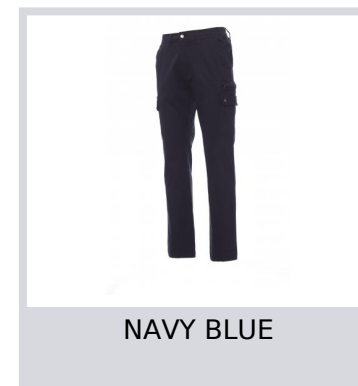

Colors

Washing instructions

Certifications