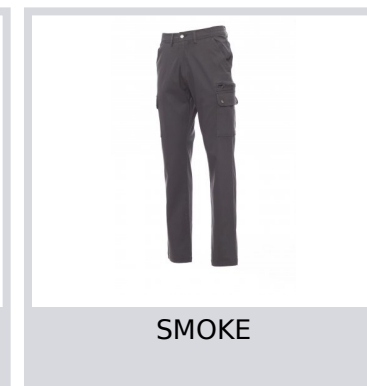

Colors

Washing instructions

Certifications