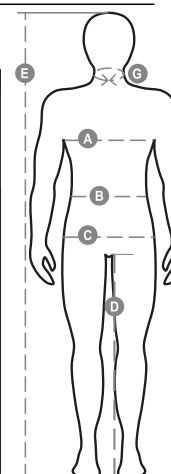

FOREST STRETCH

001198-0376

Men's all-season stretch trousers with side elastic and waist belt loops, zip fastening with metal button, two classic front pockets, two large side pockets with flaps and snap fasteners, one left pocket with zip, one foldaway tape measure pocket on the right, two slit back pockets with button and buttonhole.

Composition: 98% COTTON + 2% ELASTANE

Appearance: TWILL STRETCH

Weight: 300 GR/MQ

Sizes: 42-44-46-48-50-52-54-56/58-60/62-64/66-68/70-72/74

Packaging: 1/20

MADE IN: MADE IN BANGLADESH MADE IN PAKISTAN

HS CODE: 62034211

Colors

Washing instructions

Certifications

Size Guide

International Sizes	XXS		XS		S		M		L		XL		XXL		3XL		4XL		5XL	
IT - DE	36	38	40	42	44	46	48	50	52	54	56	58	60	62	64	66	68	70	72	74
FR - ES	32	34	36	38	40	42	44	46	48	50	52	54	56	58	60	62	64	66	68	70
UK Top	29	30	31	33	34	36	38	39	41	42	44	46	47	48	50	52	53	55	56	58
UK Trousers	25	27	28	29	30	32	33	34	36	38	40	41	43	45	46	48	49	51	52	54
(G) - cm	37	37	38	38	39	39	40	40	41	41	42,5	42,5	44	44	45	45	46	46	47	47
(G) - in	14½	14½	15	15	15½	15½	15¾	15¾	16	16	16¾	16¾	17¼	17¼	17¾	17¾	18	18	18½	18½
(A) - cm	72	76	80	84	88	92	96	100	104	108	112	116	120	124	128	132	136	140	144	148
(A) - in	28	30	31	33	34	36	38	39	41	42	44	46	47	48	50	52	53	55	56	58
(B) - cm	64	68	72	74	76	80	84	88	92	96	100	104	108	112	116	120	124	128	132	136
(B) - in	25	27	28	29	30	32	33	34	36	38	40	41	43	45	46	48	49	51	52	54
(C) - cm	80	84	88	90	92	96	100	104	108	112	116	120	124	128	132	136	140	144	148	152
(C) - in	31	33	34	35	36	38	39	41	42	44	46	47	49	50	52	53	55	56	58	59
(D) - cm	82	82	84	84	85	85	86	86	87	87	88	88	88	88	88	88	89	89	89	89
(D) - in	32	32	33	33	33	33	33	33	34	34	34	34	34	34	34	34	35	35	35	35
(E) - cm	170/181				175/187				175/189											
(E) - in	67/71				69/73				69/75											