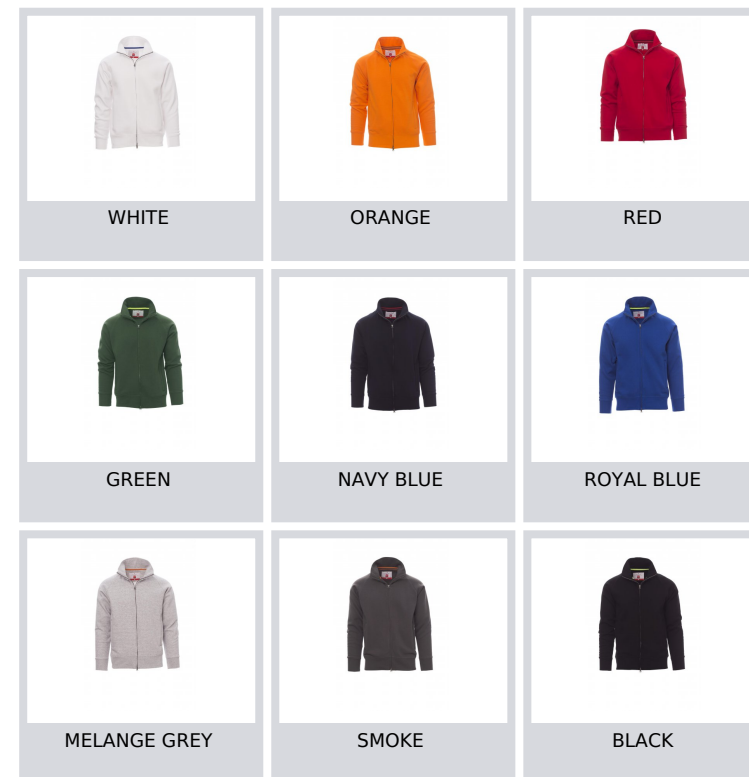

PANAMA+

000005-0001

Men's sweatshirt, with full, plastic-covered SBS zip with double metal pull, raglan sleeves, two pockets with concealed zips, stretch rib cuffs and hem, reinforced seams.

Composition: 70% COTTON + 30% POLYESTER

Appearance: BRUSHED FLEECE

Weight: 300 GR/MQ

Sizes: XS-S-M-L-XL-XXL-3XL-4XL-5XL

Packaging: 5/20

MADE IN: MADE IN PAKISTAN

HS CODE: 61102091

Colors

Size Guide