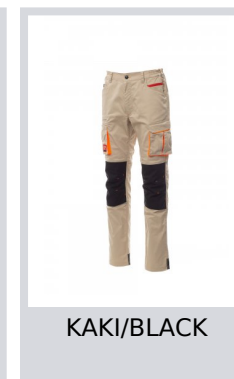

Colors

Washing instructions

Certifications