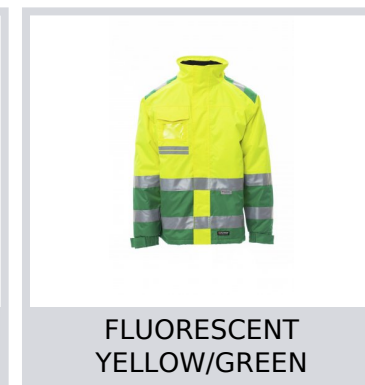

HISPEED

000347-0091

Men's two-tone, high-visibility jacket with 3M stripes, plastic zip with metal pull with flap and Velcro, foldaway hood, elasticated adjustable cuffs, two concealed front pockets, one breast pocket with badge holder. Padded, fleece inside collar, inner pocket, heat taped seams.

Composition: 100% POLYESTER

Appearance: OXFORD 300D

Weight: 190 GR/MQ

Sizes: S-M-L-XL-XXL-3XL-4XL-5XL

Packaging: 1/5

MADE IN: MADE IN CHINA

HS CODE: 62014090

Colors

Size Guide

International Sizes	XXS		XS		S		M		L		XL		XXL		3XL		4XL		5XL	
IT - DE	36	38	40	42	44	46	48	50	52	54	56	58	60	62	64	66	68	70	72	74
FR - ES	32	34	36	38	40	42	44	46	48	50	52	54	56	58	60	62	64	66	68	70
UK Top	29	30	31	33	34	36	38	39	41	42	44	46	47	48	50	52	53	55	56	58
UK Trousers	25	27	28	29	30	32	33	34	36	38	40	41	43	45	46	48	49	51	52	54
(G) - cm	37	37	38	38	39	39	40	40	41	41	42,5	42,5	44	44	45	45	46	46	47	47
(G) - in	14½	14½	15	15	15½	15½	15¾	15¾	16	16	16¾	16¾	17¼	17¼	17¾	17¾	18	18	18½	18½
(A) - cm	72	76	80	84	88	92	96	100	104	108	112	116	120	124	128	132	136	140	144	148
(A) - in	28	30	31	33	34	36	38	39	41	42	44	46	47	48	50	52	53	55	56	58
(B) - cm	64	68	72	74	76	80	84	88	92	96	100	104	108	112	116	120	124	128	132	136
(B) - in	25	27	28	29	30	32	33	34	36	38	40	41	43	45	46	48	49	51	52	54
(C) - cm	80	84	88	90	92	96	100	104	108	112	116	120	124	128	132	136	140	144	148	152
(C) - in	31	33	34	35	36	38	39	41	42	44	46	47	49	50	52	53	55	56	58	59
(D) - cm	82	82	84	84	85	85	86	86	87	87	88	88	88	88	88	88	89	89	89	89
(D) - in	32	32	33	33	33	33	33	33	34	34	34	34	34	34	34	34	35	35	35	35
(E) - cm	170/181				175/187				175/189											
(E) - in	67/71				69/73				69/75											

Washing instructions

Certifications