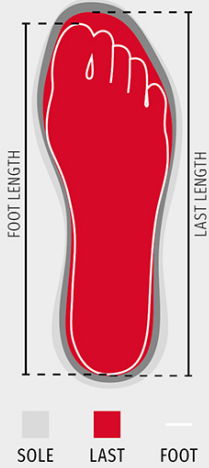

GET FORCE LOW

001467-0414

Men's low safety antistatic shoe, upper in water-repellent and breathable leather, inner lining (throughout the internal surface), breathable and resistant to abrasion, 6 + 6 metal-free eyelets, pampas grain heel guard with reflective insert, die-cast aluminium tip, Ortholite X40 016 removable arch support, certified anti-puncture reinforced fabric insole, anti-torsion shank, horseshoe-shaped under-toe, ultra-light polyurethane mid-sole, high tenacity and balanced density polyether MASTER BALANCE cushioning, XTRAIL GRIP outsole in TPU with heel and tip guard.

COMPOSITION: BOVINE GRAIN LEATHER
 APPEARANCE: NUBUCK
 WEIGHT: 624 GR
 PACK: 1/6
 HS CODE: 64034000
 MADE IN: IT

COLORS

			
TOTAL BLACK S0000	ASPEN YELLOW S0100	SMOKE S1001	CHOCOLATE S1100
			
RED S3000			

CHARACTERISTICS

CERTIFICATIONS

FIELDS OF USE

Shoes

Mondopoint (mm)	225	225	230	235	235	240	245	245	250	255	255	260	265	265	270	275	275	280	285	285	290	295	295	300	305	305	310	315	315	320	325	325	330	335	335
EUR	35	35½	36	36½	37	37½	38	38½	39	39½	40½	40½	41	41½	42	42½	43	43½	44	44½	45	45½	46	46½	47	47½	48	48½	49	49½	50	50½	51	51½	52
UK	2,5	3	3,5	3,5	4	4,5	5	5,5	5,5	6	6,5	7	7,5	7,5	8	8,5	9	9	9,5	10	10,5	11	11	11,5	12	12,5	13	13	13,5	14	14,5	14,5	15	15,5	16
US Man	3	3,5	4	4,5	4,5	5	5,5	6	6	6,5	7	7,5	8	8	8,5	9	9,5	9,5	10	10,5	11	11,5	11,5	12	12,5	13	13,5	13,5	14	14,5	15	15	15,5	16	16,5
US Woman	4	4,5	5	5,5	5,5	6	6,5	7	7	7,5	8	8,5	8,5	9	9,5																				