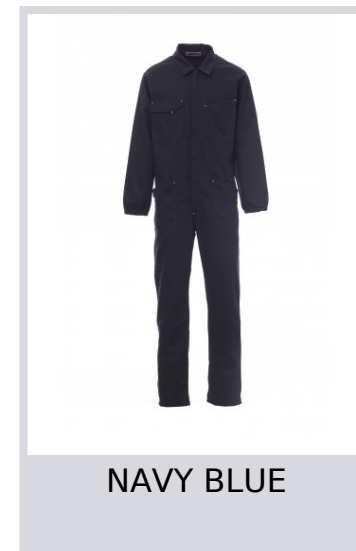

COVER

001262-0331

Tracksuit, central zip with double metal pull, elastic at the wrists and internally at the back of the waist. Two patch pockets, two chest pockets including smartphone holder, badge holder, pen holder and Velcro flap closure, tape measure pocket. Double seams on the crotch and inside leg.

Composition: 100% COTTON

Appearance: SANFOR TWILL

Weight: 260 GR/MQ

Sizes: XXS-XS-S-M-L-XL-XXL-3XL-4XL-5XL

Packaging: 1/10

MADE IN: MADE IN PAKISTAN

HS CODE: 62113210

Colors

Size Guide

International Sizes	XXS		XS		S		M		L		XL		XXL		3XL		4XL		5XL	
IT - DE	36	38	40	42	44	46	48	50	52	54	56	58	60	62	64	66	68	70	72	74
FR - ES	32	34	36	38	40	42	44	46	48	50	52	54	56	58	60	62	64	66	68	70
UK Top	29	30	31	33	34	36	38	39	41	42	44	46	47	48	50	52	53	55	56	58
UK Trousers	25	27	28	29	30	32	33	34	36	38	40	41	43	45	46	48	49	51	52	54
(G) - cm	37	37	38	38	39	39	40	40	41	41	42,5	42,5	44	44	45	45	46	46	47	47
(G) - in	14½	14½	15	15	15½	15½	15¾	15¾	16	16	16¾	16¾	17¼	17¼	17¾	17¾	18	18	18½	18½
(A) - cm	72	76	80	84	88	92	96	100	104	108	112	116	120	124	128	132	136	140	144	148
(A) - in	28	30	31	33	34	36	38	39	41	42	44	46	47	48	50	52	53	55	56	58
(B) - cm	64	68	72	74	76	80	84	88	92	96	100	104	108	112	116	120	124	128	132	136
(B) - in	25	27	28	29	30	32	33	34	36	38	40	41	43	45	46	48	49	51	52	54
(C) - cm	80	84	88	90	92	96	100	104	108	112	116	120	124	128	132	136	140	144	148	152
(C) - in	31	33	34	35	36	38	39	41	42	44	46	47	49	50	52	53	55	56	58	59
(D) - cm	82	82	84	84	85	85	86	86	87	87	88	88	88	88	88	88	89	89	89	89
(D) - in	32	32	33	33	33	33	33	33	34	34	34	34	34	34	34	34	35	35	35	35
(E) - cm	170/181				175/187				175/189											
(E) - in	67/71				69/73				69/75											

Washing instructions

Certifications