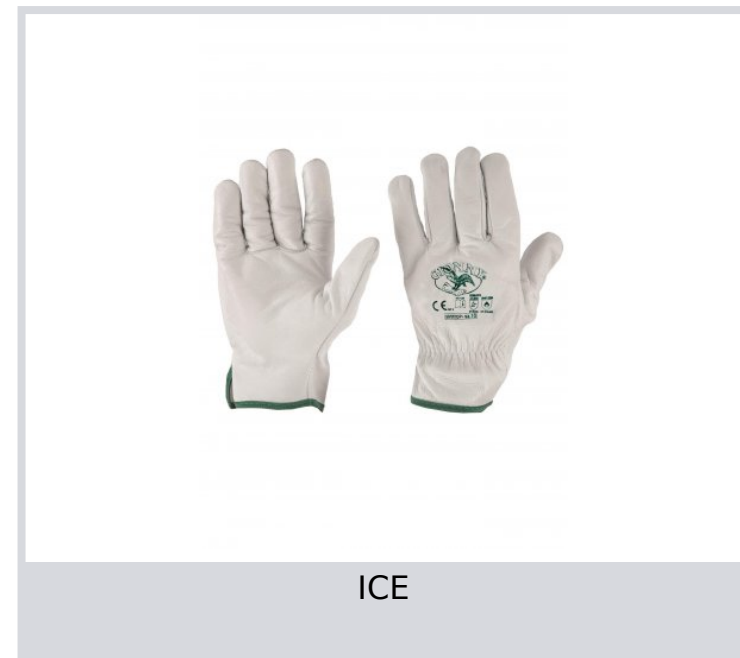

50/55TOP

000496-0143

Cowhide full-grain edged - Features: soft, strong, resistant - Strengths: comfort, easy to use - Areas of application: general handling in dry conditions

Composition: BOVINE GRAIN LEATHER

Appearance: BOVINE GRAIN LEATHER

Sizes: 7-8-9-10-11

Packaging: 12/120

MADE IN: MADE IN INDIA

HS CODE: 42032910

Colors

ICE

Size Guide