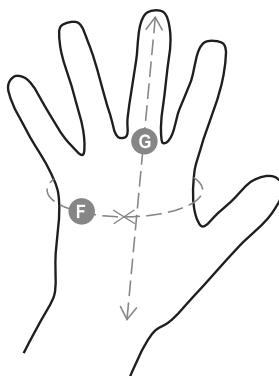

Appearance: BOVINE GRAIN LEATHER

Sizes: 7-8-9-10-11

Packaging: 12/120

MADE IN: MADE IN INDIA

HS CODE: 42032910

Colors

ICE

Size Guide

Taglie Internazionali	XS	S	M	L	XL	XXL
Taglie Numeriche	6	7	8	9	10	11
(F) - cm	15,2	17,8	20,3	22,9	25,4	27,9
(F) - in	6	7	8	9	10	11
(G) - cm	16	17,1	18,2	19,2	20,4	21,5
(G) - in	6-6½	6½-7	7-7½	7½	8	8½

Fields of use