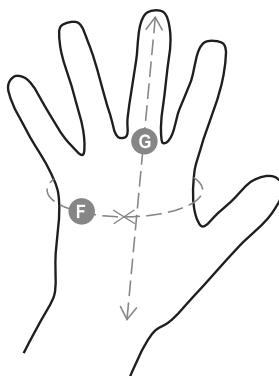

301R

000562-0149

Cowhide split leather apron, 60 x 90 cm, split leather reinforcement. - Features: sturdy, very resistant - Strengths: protection - Areas of application: heavy-duty handling, suitable for contact with hot, deburred material

Composition: BOVINE SPLIT LEATHER

Appearance: SPLIT LEATHER APRON

Sizes: U

Packaging: 1/50

MADE IN: MADE IN ITALY

HS CODE: 42034000

Colors

ICE

Size Guide

Taglie Internazionali	XS	S	M	L	XL	XXL
Taglie Numeriche	6	7	8	9	10	11
(F) - cm	15,2	17,8	20,3	22,9	25,4	27,9
(F) - in	6	7	8	9	10	11
(G) - cm	16	17,1	18,2	19,2	20,4	21,5
(G) - in	6-6½	6½-7	7-7½	7½	8	8½