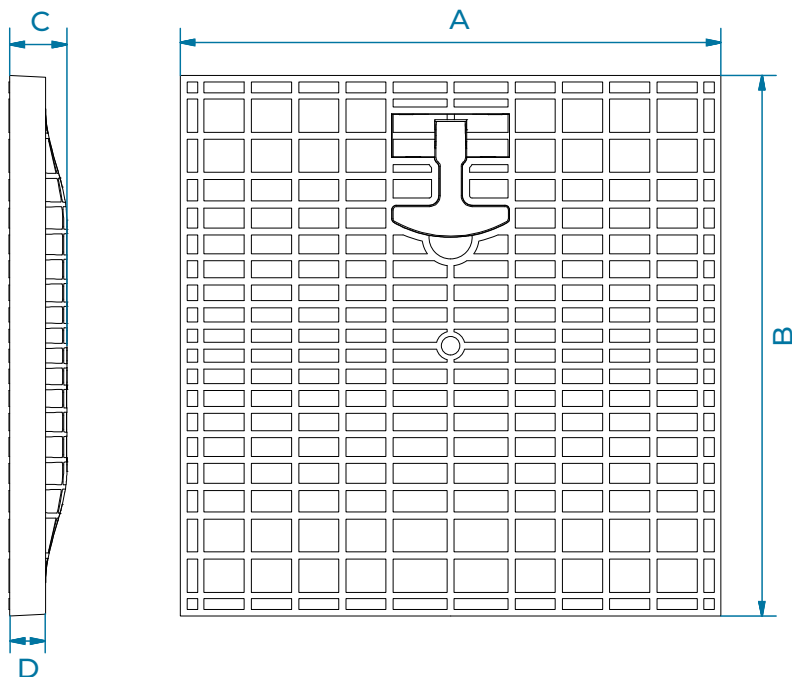

MATERIAL

Made of PP (polypropylene).

	A	B	C	D	WEIGHT KG
POZ02-1348M	185	185	27	20	0,425
POZ02-1358M	282	282	37	21	1,200
POZ02-1368M	378	378	48	25	2,450
POZ02-1378AM	530	530	63	34	7,800
POZ02-1348VM	185	185	27	20	0,425
POZ02-1358VM	282	282	37	21	1,200
POZ02-1368VM	378	378	48	25	2,450
POZ02-1378VM	530	530	63	34	7,800