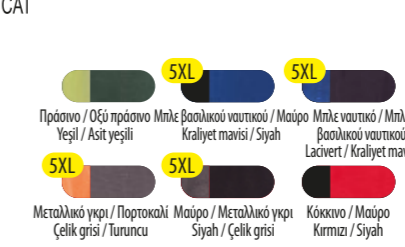

ASPEN+ - 001004-0069

Size	-	XS	S	M	L	XL	XXL	3XL	4XL	5XL	BIG SIZE
Υφασμα	100% ΠΟΛΥΕΣΤΕΡΑΣ, ΞΗΡΑΣ ΤΕΧΝΙΚΗΣ										
Κυμαş	%100 POLYESTER, POLAR										
Regular Fit CE I CAT											
280 g 1/10 pcs