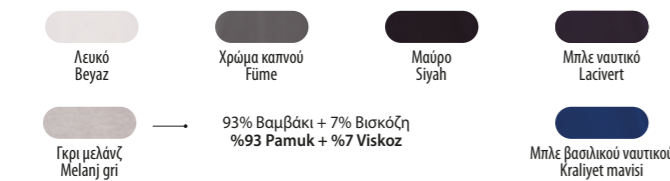

PRINT - 001048-0311

Size	-	XS	S	M	L	XL	XXL	3XL	4XL	5XL	BIG SIZE
Υφασμα	100% BAMBAKI, JERSEY										
Κυμαξ	%100 PAMUK, JARSE										
	150 g 10/100 pcs										

Regular Fit CE I CAT

PINETA - 000893-0033

Size	-	XS	S	M	L	XL	XXL	3XL	4XL	5XL	BIG SIZE
Υφασμα	100% BAMBAKI, JERSEY										
Κυμαξ	%100 PAMUK, JARSE										
	165 g 5/50 pcs										

MATCH Regular Fit CE I CAT

CORPORATE - 001464-0438

Size	-	XS	S	M	L	XL	XXL	3XL	4XL	5XL	BIG SIZE
Υφασμα	60% BAMBAKI + 40% ΠΟΛΥΕΣΤΕΡΑΣ, JERSEY										
Κυμαξ	%60 PAMUK + %40 POLYESTER, JARSE										
	165 g 5/50 pcs										

Regular Fit CE I CAT

PINETA LADY - 000890-0033

Size	-	XS	S	M	L	XL	XXL	-	-	-	BIG SIZE
Υφασμα	100% BAMBAKI, JERSEY										
Κυμαξ	%100 PAMUK, JARSE										
	165 g 5/50 pcs										

Lady MATCH Regular Fit CE I CAT

ROME - 001147-0373

Size	-	XS	S	M	L	XL	XXL	3XL	4XL	5XL	BIG SIZE
Υφασμα	100% BAMBAKI, JERSEY										
Κυμαξ	%100 PAMUK, JARSE										
	180 g 5/50 pcs										

Regular Fit CE I CAT

VERONA - 001213-0373

Size	-	XS	S	M	L	XL	XXL	3XL	4XL	5XL	BIG SIZE
Υφασμα	100% BAMBAKI, ΠΙΚΕ										
Κυμαξ	%100 PAMUK, ΠΙΚΕ										
	180 g 5/50 pcs										

Regular Fit

COMPANY - 001465-0440

Size	-	XS	S	M	L	XL	XXL	3XL	4XL	5XL	BIG SIZE
Υφασμα	60% BAMBAKI + 40% ΠΟΛΥΕΣΤΕΡΑΣ, ΠΙΚΕ										
Κυμαξ	%60 PAMUK + %40 POLYESTER, ΠΙΚΕ										
	230 g 5/50 pcs										

Regular Fit CE I CAT

LABRADOR - 001355-0402

Size	-	-	S	M	L	XL	XXL	3XL	-	-	BIG SIZE
Υφασμα	100% BAMBAKI, JERSEY										
Κυμαξ	%100 PAMUK, JARSE										
	190 g 1/15 pcs										

Regular Fit CE I CAT