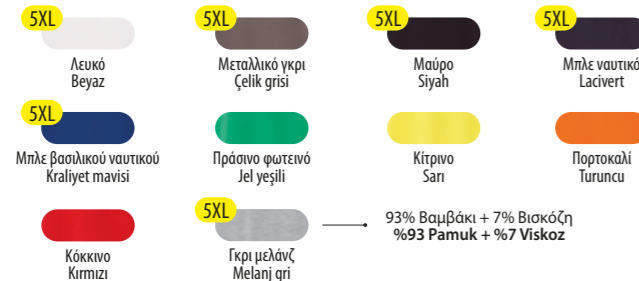

PRINT - 001048-0311

Size	-	XS	S	M	L	XL	XXL	3XL	4XL	5XL	BIG SIZE
Υφασμα	100% BAMBAKI, JERSEY										
Κυμαξ	%100 PAMUK, JARSE										
	150 g 10/100 pcs										

Regular Fit CE I CAT

PINETA - 000893-0033

Size	-	XS	S	M	L	XL	XXL	3XL	4XL	5XL	BIG SIZE
Υφασμα	100% BAMBAKI, JERSEY										
Κυμαξ	%100 PAMUK, JARSE										
	165 g 5/50 pcs										

MATCH Regular Fit CE I CAT

CORPORATE - 001464-0438

Size	-	XS	S	M	L	XL	XXL	3XL	4XL	5XL	BIG SIZE
Υφασμα	60% BAMBAKI + 40% ΠΟΛΥΕΣΤΕΡΑΣ, JERSEY										
Κυμαξ	%60 PAMUK + %40 POLYESTER, JARSE										
	165 g 5/50 pcs										

Regular Fit CE I CAT

PINETA LADY - 000890-0033

Size	-	XS	S	M	L	XL	XXL	-	-	-	BIG SIZE
Υφασμα	100% BAMBAKI, JERSEY										
Κυμαξ	%100 PAMUK, JARSE										
	165 g 5/50 pcs										

Lady MATCH Regular Fit CE I CAT

ROME - 001147-0373

Size	-	XS	S	M	L	XL	XXL	3XL	4XL	5XL	BIG SIZE
Υφασμα	100% BAMBAKI, JERSEY										
Κυμαξ	%100 PAMUK, JARSE										
	180 g 5/50 pcs										

Regular Fit CE I CAT

VERONA - 001213-0373

Size	-	XS	S	M	L	XL	XXL	3XL	4XL	5XL	BIG SIZE
Υφασμα	100% BAMBAKI, ΠΙΚΕ										
Κυμαξ	%100 PAMUK, ΠΙΚΕ										
	180 g 5/50 pcs										

Regular Fit

COMPANY - 001465-0440

Size	-	XS	S	M	L	XL	XXL	3XL	4XL	5XL	BIG SIZE
Υφασμα	60% BAMBAKI + 40% ΠΟΛΥΕΣΤΕΡΑΣ, ΠΙΚΕ										
Κυμαξ	%60 PAMUK + %40 POLYESTER, ΠΙΚΕ										
	230 g 5/50 pcs										

Regular Fit CE I CAT

LABRADOR - 001355-0402

Size	-	-	S	M	L	XL	XXL	3XL	-	-	BIG SIZE
Υφασμα	100% BAMBAKI, JERSEY										
Κυμαξ	%100 PAMUK, JARSE										
	190 g 1/15 pcs										

Regular Fit CE I CAT