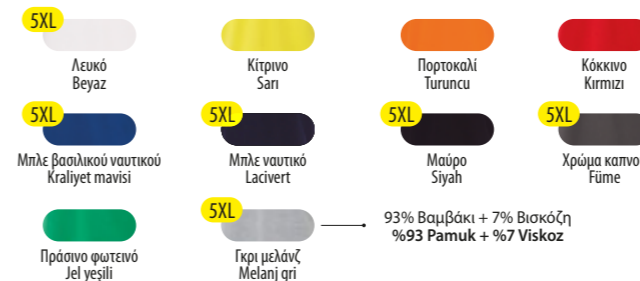

PRINT - 001048-0311

Size	-	XS	S	M	L	XL	XXL	3XL	4XL	5XL	BIG SIZE
Υφασμα	100% BAMBAKI, JERSEY										
Κυμαξ	%100 PAMUK, JARSE										
	150 g 10/100 pcs										

Regular Fit CE I CAT

PINETA - 000893-0033

Size	-	XS	S	M	L	XL	XXL	3XL	4XL	5XL	BIG SIZE
Υφασμα	100% BAMBAKI, JERSEY										
Κυμαξ	%100 PAMUK, JARSE										
	165 g 5/50 pcs										

MATCH Regular Fit CE I CAT

CORPORATE - 001464-0438

Size	-	XS	S	M	L	XL	XXL	3XL	4XL	5XL	BIG SIZE
Υφασμα	60% BAMBAKI + 40% ΠΟΛΥΕΣΤΕΡΑΣ, JERSEY										
Κυμαξ	%60 PAMUK + %40 POLYESTER, JARSE										
	165 g 5/50 pcs										

Regular Fit CE I CAT

PINETA LADY - 000890-0033

Size	-	XS	S	M	L	XL	XXL	-	-	-	BIG SIZE
Υφασμα	100% BAMBAKI, JERSEY										
Κυμαξ	%100 PAMUK, JARSE										
	165 g 5/50 pcs										

Lady MATCH Regular Fit CE I CAT

ROME - 001147-0373

Size	-	XS	S	M	L	XL	XXL	3XL	4XL	5XL	BIG SIZE
Υφασμα	100% BAMBAKI, JERSEY										
Κυμαξ	%100 PAMUK, JARSE										
	180 g 5/50 pcs										

Regular Fit CE I CAT

VERONA - 001213-0373

Size	-	XS	S	M	L	XL	XXL	3XL	4XL	5XL	BIG SIZE
Υφασμα	100% BAMBAKI, ΠΙΚΕ										
Κυμαξ	%100 PAMUK, ΠΙΚΕ										
	180 g 5/50 pcs										

Regular Fit

COMPANY - 001465-0440

Size	-	XS	S	M	L	XL	XXL	3XL	4XL	5XL	BIG SIZE
Υφασμα	60% BAMBAKI + 40% ΠΟΛΥΕΣΤΕΡΑΣ, ΠΙΚΕ										
Κυμαξ	%60 PAMUK + %40 POLYESTER, ΠΙΚΕ										
	230 g 5/50 pcs										

Regular Fit CE I CAT

LABRADOR - 001355-0402

Size	-	-	S	M	L	XL	XXL	3XL	-	-	BIG SIZE
Υφασμα	100% BAMBAKI, JERSEY										
Κυμαξ	%100 PAMUK, JARSE										
	190 g 1/15 pcs										

Regular Fit CE I CAT