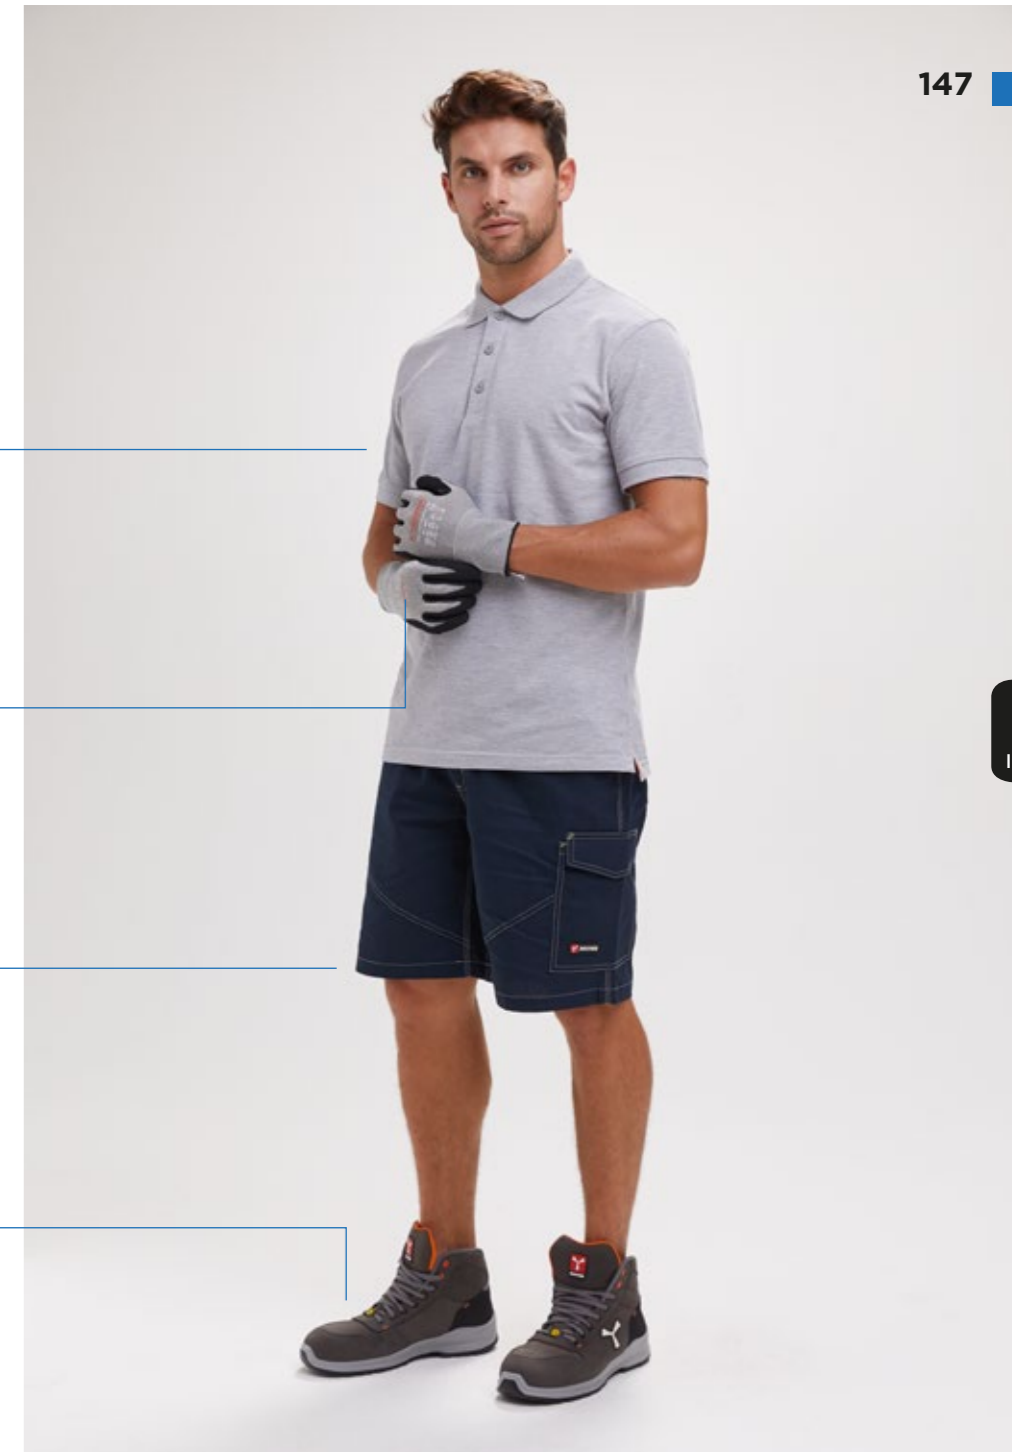

W0402 LOOK >

VENICE MELANGE
000840-0254

01-501
001478-0459

CARACAS
001204-0067

GET FORCE MID
001445-0414