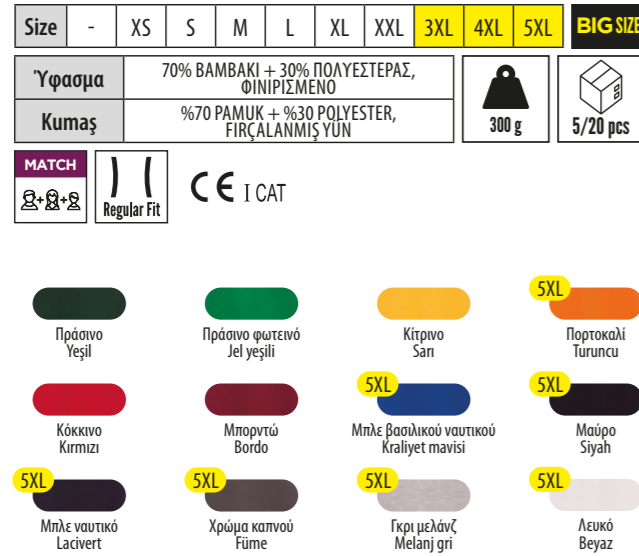

ASPEN+ - 001004-0069

Size	-	XS	S	M	L	XL	XXL	3XL	4XL	5XL	BIG SIZE
Υφασμα	100% ΠΟΛΥΕΣΤΕΡΑΣ, ΞΗΡΑΣ ΤΕΧΝΙΚΗΣ										
Κυμαş	%100 POLYESTER, POLAR										
Regular Fit CE I CAT											
280 g 1/10 pcs											

ASPEN+ LADY - 001005-0069

Size	-	-XS	S	M	L	XL	XXL	-	-	-
Υφασμα	100% ΠΟΛΥΕΣΤΕΡΑΣ, ΞΗΡΑΣ ΤΕΧΝΙΚΗΣ									
Κυμαş	%100 POLYESTER, POLAR									
Regular Fit CE I CAT										
280 g 1/20 pcs										

MIAMI+ - 000001-0001