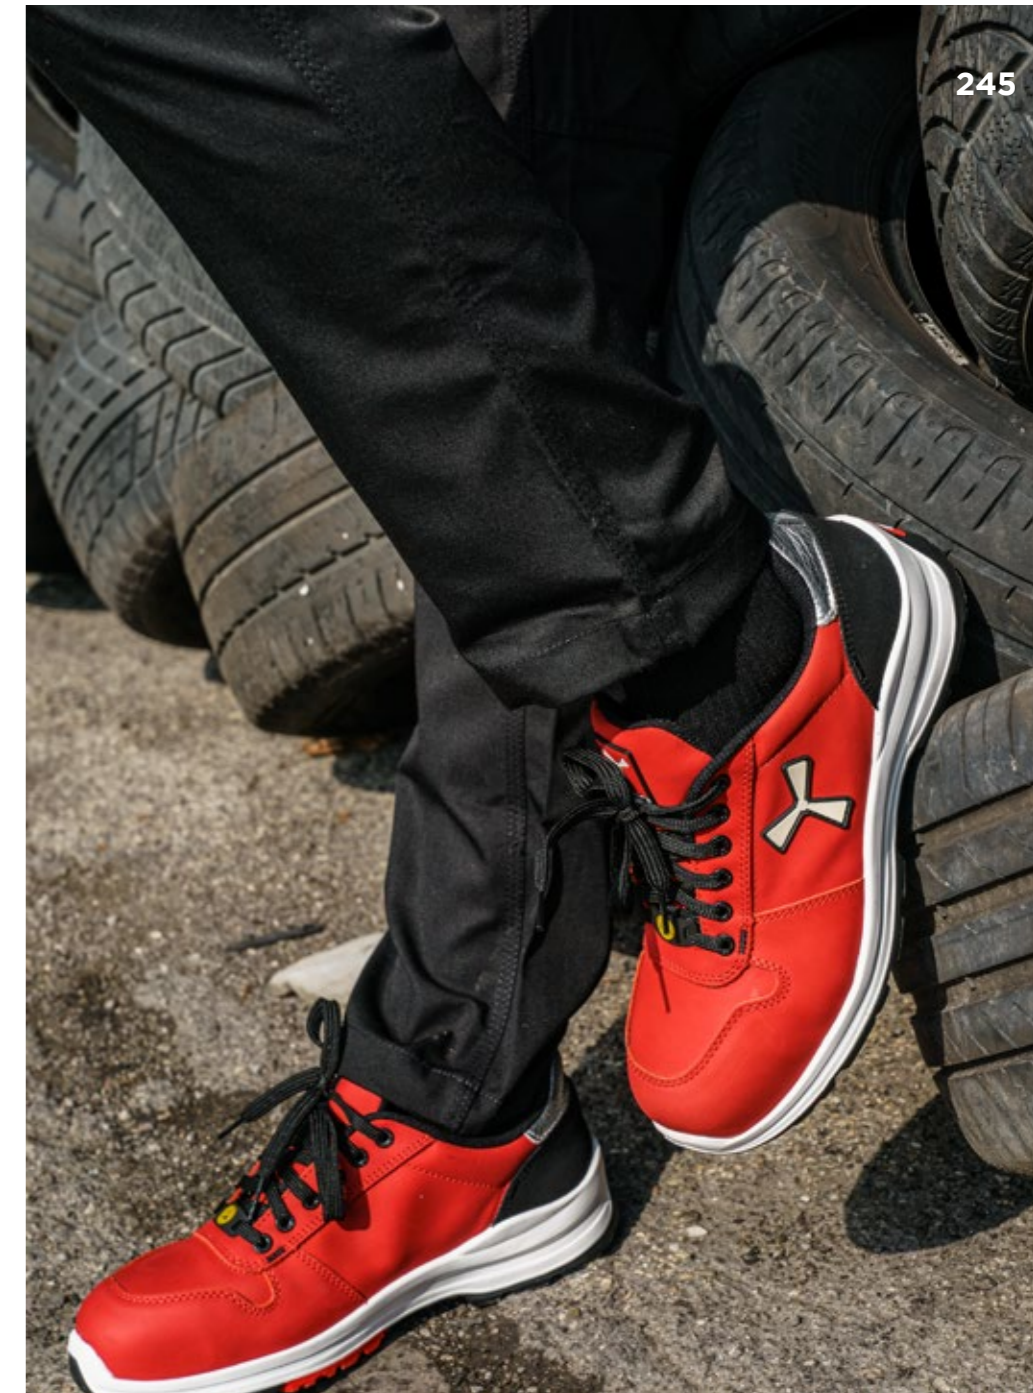

Get Force Low Ld

INDEX