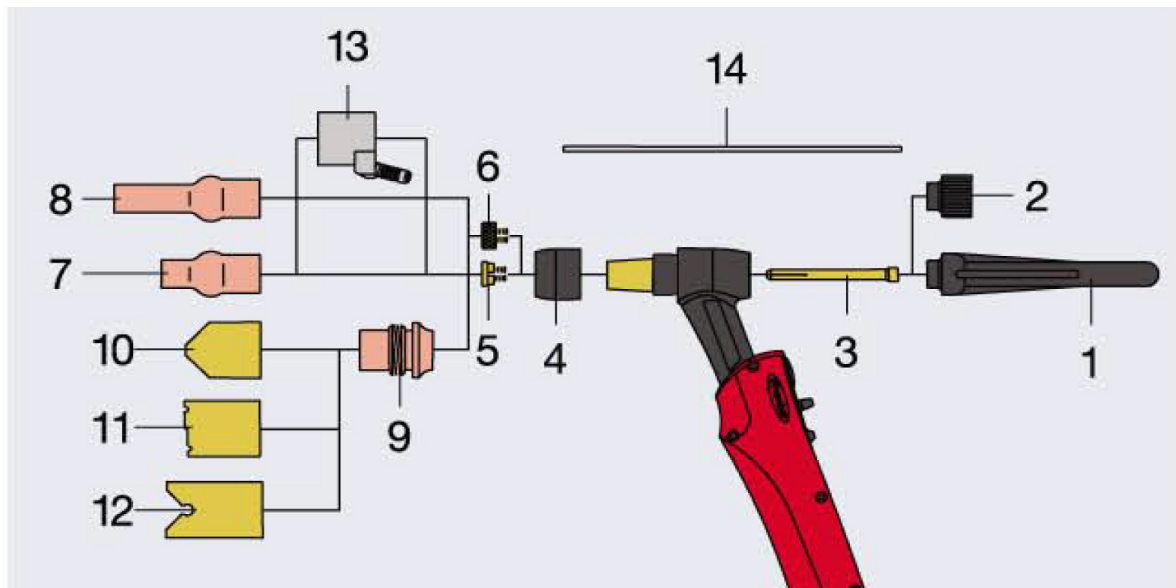

FRONIUS TIG TORCHES

TTG1200A / TTG1600A / TTW2500A / TTW3000A / AL1500 / TTG1600A-PLOT / AL16 / AW32

Fronius MIG Torches			
Τεμάχιο	Κωδικός	Περιγραφή	Τιμή
1	Fron4403500336	Back Cap Long	€7,70
2	Fron4403500337	Back Cap Medium	€7,30
3	Fron4403500338	Back Cap Short	€7,59
4	Fron4200011148	Clamping Sleeve 1,0mm	€2,70
	Fron4200011149	Clamping Sleeve 1,6mm	€1,90
	Fron4200011150	Clamping Sleeve 2,4mm	€1,90
	Fron4200011151	Clamping Sleeve 3,2mm	€1,90
5	Fron4200010692	Clamping Nut 1,0mm	€2,50
	Fron4200010693	Clamping Nut 1,6mm	€2,50
	Fron4200010694	Clamping Nut 2,4mm	€2,50
	Fron4200010695	Clamping Nut 3,2mm	€2,50
6	Fron4403501500	Gas Lens 1,0mm	€6,30
	Fron4403501501	Gas Lens 1,6mm	€6,30
	Fron4403501460	Gas Lens 2,4mm	€7,50
	Fron4403501461	Gas Lens 3,2mm	€6,30
7	Fron4203000820	Nozzle Ceramic No4	€2,80
	Fron4203000821	Nozzle Ceramic No5	€2,80
	Fron4203000822	Nozzle Ceramic No6	€2,80
	Fron4203000823	Nozzle Ceramic No7	€2,80
8	Fron4203000817	Nozzle Ceramic No8	€2,30
	Fron4203000818	Nozzle Ceramic No9	€2,30
	Fron4203000819	Nozzle Ceramic No11	€2,30

## FRONIUS TIG TORCHES

TTG2200A / TTW4000A / TTW4000 α Fume Ex / AL22-1 / AW42-1

Fronius MIG Torches			
Τεμάχιο	Κωδικός	Περιγραφή	Τιμή
1	Fron4403500170	Back Cap Long	€9,68
2	Fron4403500171	Back Cap Short	€7,20
3	Fron4200010697	Clamping Sleeve 1,0mm	€3,90
	Fron4200010698	Clamping Sleeve 1,6mm	€3,90
	Fron4200010699	Clamping Sleeve 2,4mm	€3,90
	Fron4200010700	Clamping Sleeve 3,2mm	€3,90
4	Fron4204020222	Wear Sleeve	€3,60
5	Fron4200010692	Clamping Nut 1,0mm	€2,50
	Fron4200010693	Clamping Nut 1,6mm	€2,50
	Fron4200010694	Clamping Nut 2,4mm	€2,50
	Fron4200010695	Clamping Nut 3,2mm	€2,50
	Fron4200010696	Clamping Nut 4,0mm	€3,58
6	Fron4403501500	Gas Lens 1,0mm	€6,30
	Fron4403501501	Gas Lens 1,6mm	€6,30
	Fron4403501460	Gas Lens 2,4mm	€7,50
	Fron4403501461	Gas Lens 3,2mm	€6,30
7	Fron4203000672	Gas Nozzle Ceramic 6,4mm	€2,30
	Fron4203000461	Gas Nozzle Ceramic 8,0mm	€2,40