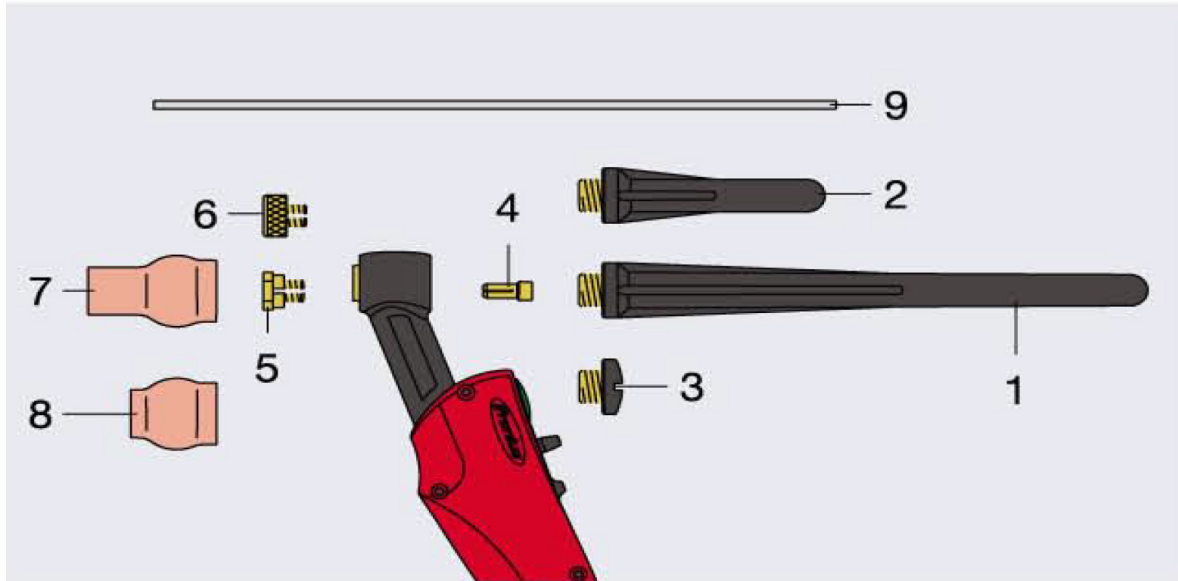

FRONIUS TIG TORCHES

TTG1200A / TTG1600A / TTW2500A / TTW3000A / AL1500 / TTG1600A-PLOT / AL16 / AW32

Fronius MIG Torches			
Τεμάχιο	Κωδικός	Περιγραφή	Τιμή
1	Fron4403500336	Back Cap Long	€7,70
2	Fron4403500337	Back Cap Medium	€7,30
3	Fron4403500338	Back Cap Short	€7,59
4	Fron4200011148	Clamping Sleeve 1,0mm	€2,70
	Fron4200011149	Clamping Sleeve 1,6mm	€1,90
	Fron4200011150	Clamping Sleeve 2,4mm	€1,90
	Fron4200011151	Clamping Sleeve 3,2mm	€1,90
5	Fron4200010692	Clamping Nut 1,0mm	€2,50
	Fron4200010693	Clamping Nut 1,6mm	€2,50
	Fron4200010694	Clamping Nut 2,4mm	€2,50
	Fron4200010695	Clamping Nut 3,2mm	€2,50
6	Fron4403501500	Gas Lens 1,0mm	€6,30
	Fron4403501501	Gas Lens 1,6mm	€6,30
	Fron4403501460	Gas Lens 2,4mm	€7,50
	Fron4403501461	Gas Lens 3,2mm	€6,30
7	Fron4203000820	Nozzle Ceramic No4	€2,80
	Fron4203000821	Nozzle Ceramic No5	€2,80
	Fron4203000822	Nozzle Ceramic No6	€2,80
	Fron4203000823	Nozzle Ceramic No7	€2,80
8	Fron4203000817	Nozzle Ceramic No8	€2,30
	Fron4203000818	Nozzle Ceramic No9	€2,30
	Fron4203000819	Nozzle Ceramic No11	€2,30

## FRONIUS TIG TORCHES

TTG2200A / TTW4000A / TTW4000 α Fume Ex / AL22-1 / AW42-1

Fronius MIG Torches			
Τεμάχιο	Κωδικός	Περιγραφή	Τιμή
1	Fron4403500170	Back Cap Long	€9,68
2	Fron4403500171	Back Cap Short	€7,20
3	Fron4200010697	Clamping Sleeve 1,0mm	€3,90
	Fron4200010698	Clamping Sleeve 1,6mm	€3,90
	Fron4200010699	Clamping Sleeve 2,4mm	€3,90
	Fron4200010700	Clamping Sleeve 3,2mm	€3,90
4	Fron4204020222	Wear Sleeve	€3,60
5	Fron4200010692	Clamping Nut 1,0mm	€2,50
	Fron4200010693	Clamping Nut 1,6mm	€2,50
	Fron4200010694	Clamping Nut 2,4mm	€2,50
	Fron4200010695	Clamping Nut 3,2mm	€2,50
	Fron4200010696	Clamping Nut 4,0mm	€3,58
6	Fron4403501500	Gas Lens 1,0mm	€6,30
	Fron4403501501	Gas Lens 1,6mm	€6,30
	Fron4403501460	Gas Lens 2,4mm	€7,50
	Fron4403501461	Gas Lens 3,2mm	€6,30
7	Fron4203000672	Gas Nozzle Ceramic 6,4mm	€2,30
	Fron4203000461	Gas Nozzle Ceramic 8,0mm	€2,40